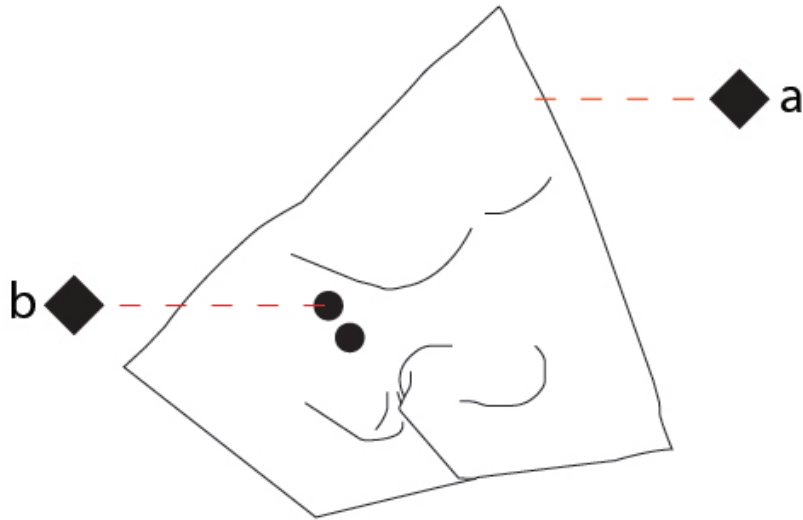

ZONA D'OMBRA SURFACE

D132184-

PROJECT

TYPE

SPECIFIER

QUANTITY

DATE

D