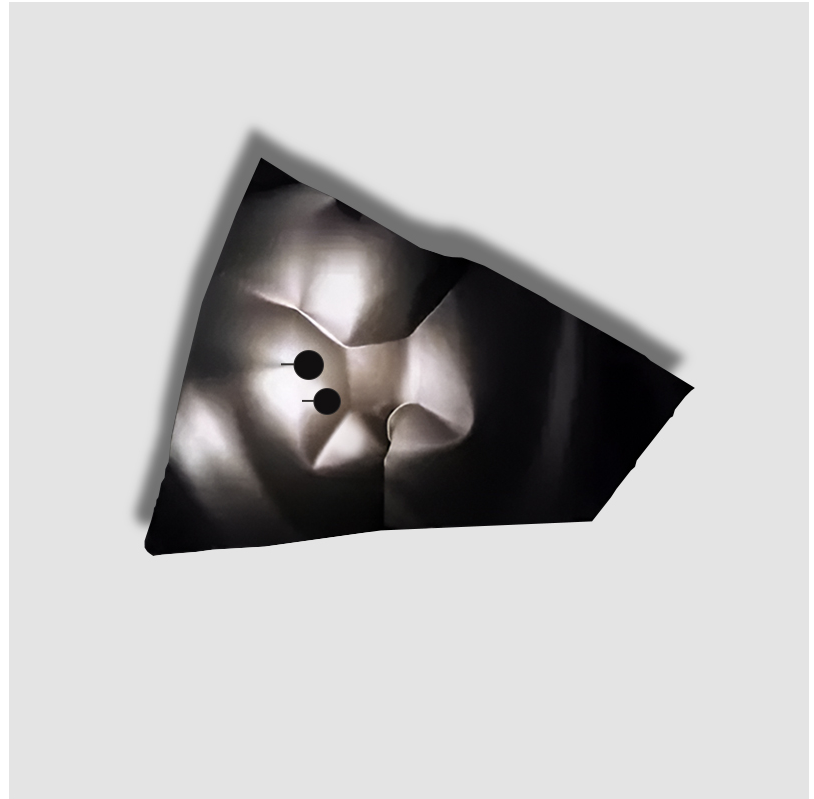

ZONA D'OMBRA SURFACE

D132186-

base number   Finish
Options

PROJECT	_____
TYPE	_____
SPECIFIER	_____
QUANTITY	_____
DATE	_____

1. To build a product code in our configurator select the specify button on the base model # product page
2. To build a manual product code on this datasheet choose from the options listed below in blue font and add the suffix to the base model #

GENERAL

Series: Zona D'ombra
Partner: Knikerboker
Division: Design
Installation: Surface
Product Type: Wall Surface
Mounting Location: Wall
Light Distribution: Indirect

PHYSICAL

Shape: Abstract
Length (mm): 1200
Length (in): 17 ¼
Width (mm): 230 - 260
Width (in): 9 ⅞
Height (mm): 900
Height (in): 35 ⅞
Fixture Finish: EWH / EBK / MAN / COF / PRD / EBN / SAH / CHA / APK / SLF / GLF / CLF / BRL
Fixture Material: Aluminum

ELECTRICAL

Input Wattage (W): 28
Dimming: Non-Dimming / Phase Dimming (120vac Only)
Driver Included: No
Driver Location: Remote
Driver Type: Constant Current - Universal
Driver Class: Class 2
Input Voltage (V): 120 - 277
Constant Current (MA): 350

LED

Color Temperature (°K): 3000
Max. Delivered Lumen (lm): 3900
CRI: >85 CRI
Lamp Life (hrs): 50000

OPTICAL

Adjustability: Tilt 90°

RATINGS AND CERTIFICATIONS

Certified By: Certified for North American Standards
IP rating: IP20