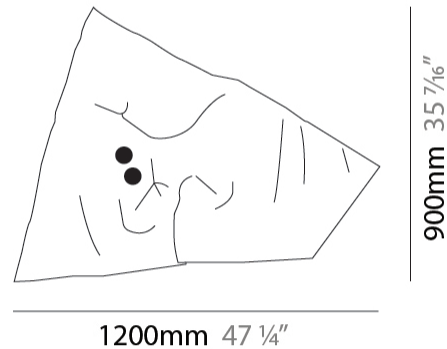

GENERAL

Series: Zona D'ombra
 Partner: Knikerboker
 Division: Design
 Installation: Surface
 Product Type: Wall Surface
 Mounting Location: Wall
 Light Distribution: Indirect

PHYSICAL

Shape: Abstract
 Length (mm): 1080
 Length (in): 42 1/2
 Width (mm): 230 - 260
 Width (in): 9 1/16
 Height (mm): 920
 Height (in): 36 1/4
 Fixture Finish: EWH / EBK / MAN / COF / PRD / EBN / SAH / CHA / APK / SLF / GLF / CLF / BRL
 Fixture Material: Aluminum

GENERAL

Series: Zona D'ombra
 Partner: Knikerboker
 Division: Design
 Installation: Surface
 Product Type: Wall Surface
 Mounting Location: Wall
 Light Distribution: Indirect

PHYSICAL

Shape: Abstract
 Length (mm): 1200
 Length (in): 17 ¼
 Width (mm): 230 - 260
 Width (in): 9 ⅞
 Height (mm): 900
 Height (in): 35 ⅞
 Fixture Finish: EWH / EBK / MAN / COF / PRD / EBN / SAH / CHA / APK / SLF / GLF / CLF / BRL
 Fixture Material: Aluminum

LED

Color Temperature (°K): 3000
 Max. Delivered Lumen (lm): 3900
 CRI: >85 CRI
 Lamp Life (hrs): 50000

OPTICAL

Adjustability: Tilt 90°

RATINGS AND CERTIFICATIONS

Certified By: Certified for North American Standards
 IP rating: IP20