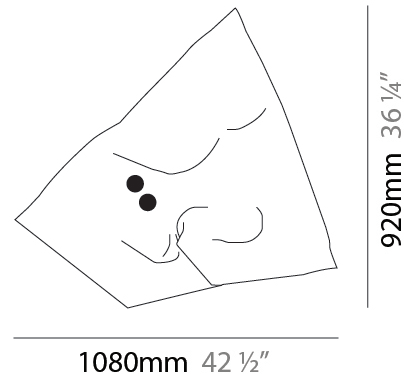

GENERAL

Series: Zona D'ombra
 Partner: Knikerboker
 Division: Design
 Installation: Surface
 Product Type: Wall Surface
 Mounting Location: Wall
 Light Distribution: Indirect

PHYSICAL

Shape: Abstract
 Length (mm): 1080
 Length (in): 42 1/2
 Width (mm): 230 - 260
 Width (in): 9 1/16
 Height (mm): 920
 Height (in): 36 1/4
 Fixture Finish: EWH / EBK / MAN / COF / PRD / EBN / SAH / CHA / APK / SLF / GLF / CLF / BRL
 Fixture Material: Aluminum

LED

Color Temperature (°K): 3000
 Max. Delivered Lumen (lm): 3900
 CRI: >85 CRI
 Lamp Life (hrs): 50000

OPTICAL

Adjustability: Tilt 90°

RATINGS AND CERTIFICATIONS

Certified By: Certified for North American Standards
 IP rating: IP20

GENERAL

Series: Zona D'ombra
 Partner: Knikerboker
 Division: Design
 Installation: Surface
 Product Type: Wall Surface
 Mounting Location: Wall
 Light Distribution: Indirect

PHYSICAL

Shape: Abstract
 Length (mm): 1200
 Length (in): 17 ¼
 Width (mm): 230 - 260
 Width (in): 9 ⅞
 Height (mm): 900
 Height (in): 35 ⅞
 Fixture Finish: EWH / EBK / MAN / COF / PRD / EBN / SAH / CHA / APK / SLF / GLF / CLF / BRL
 Fixture Material: Aluminum